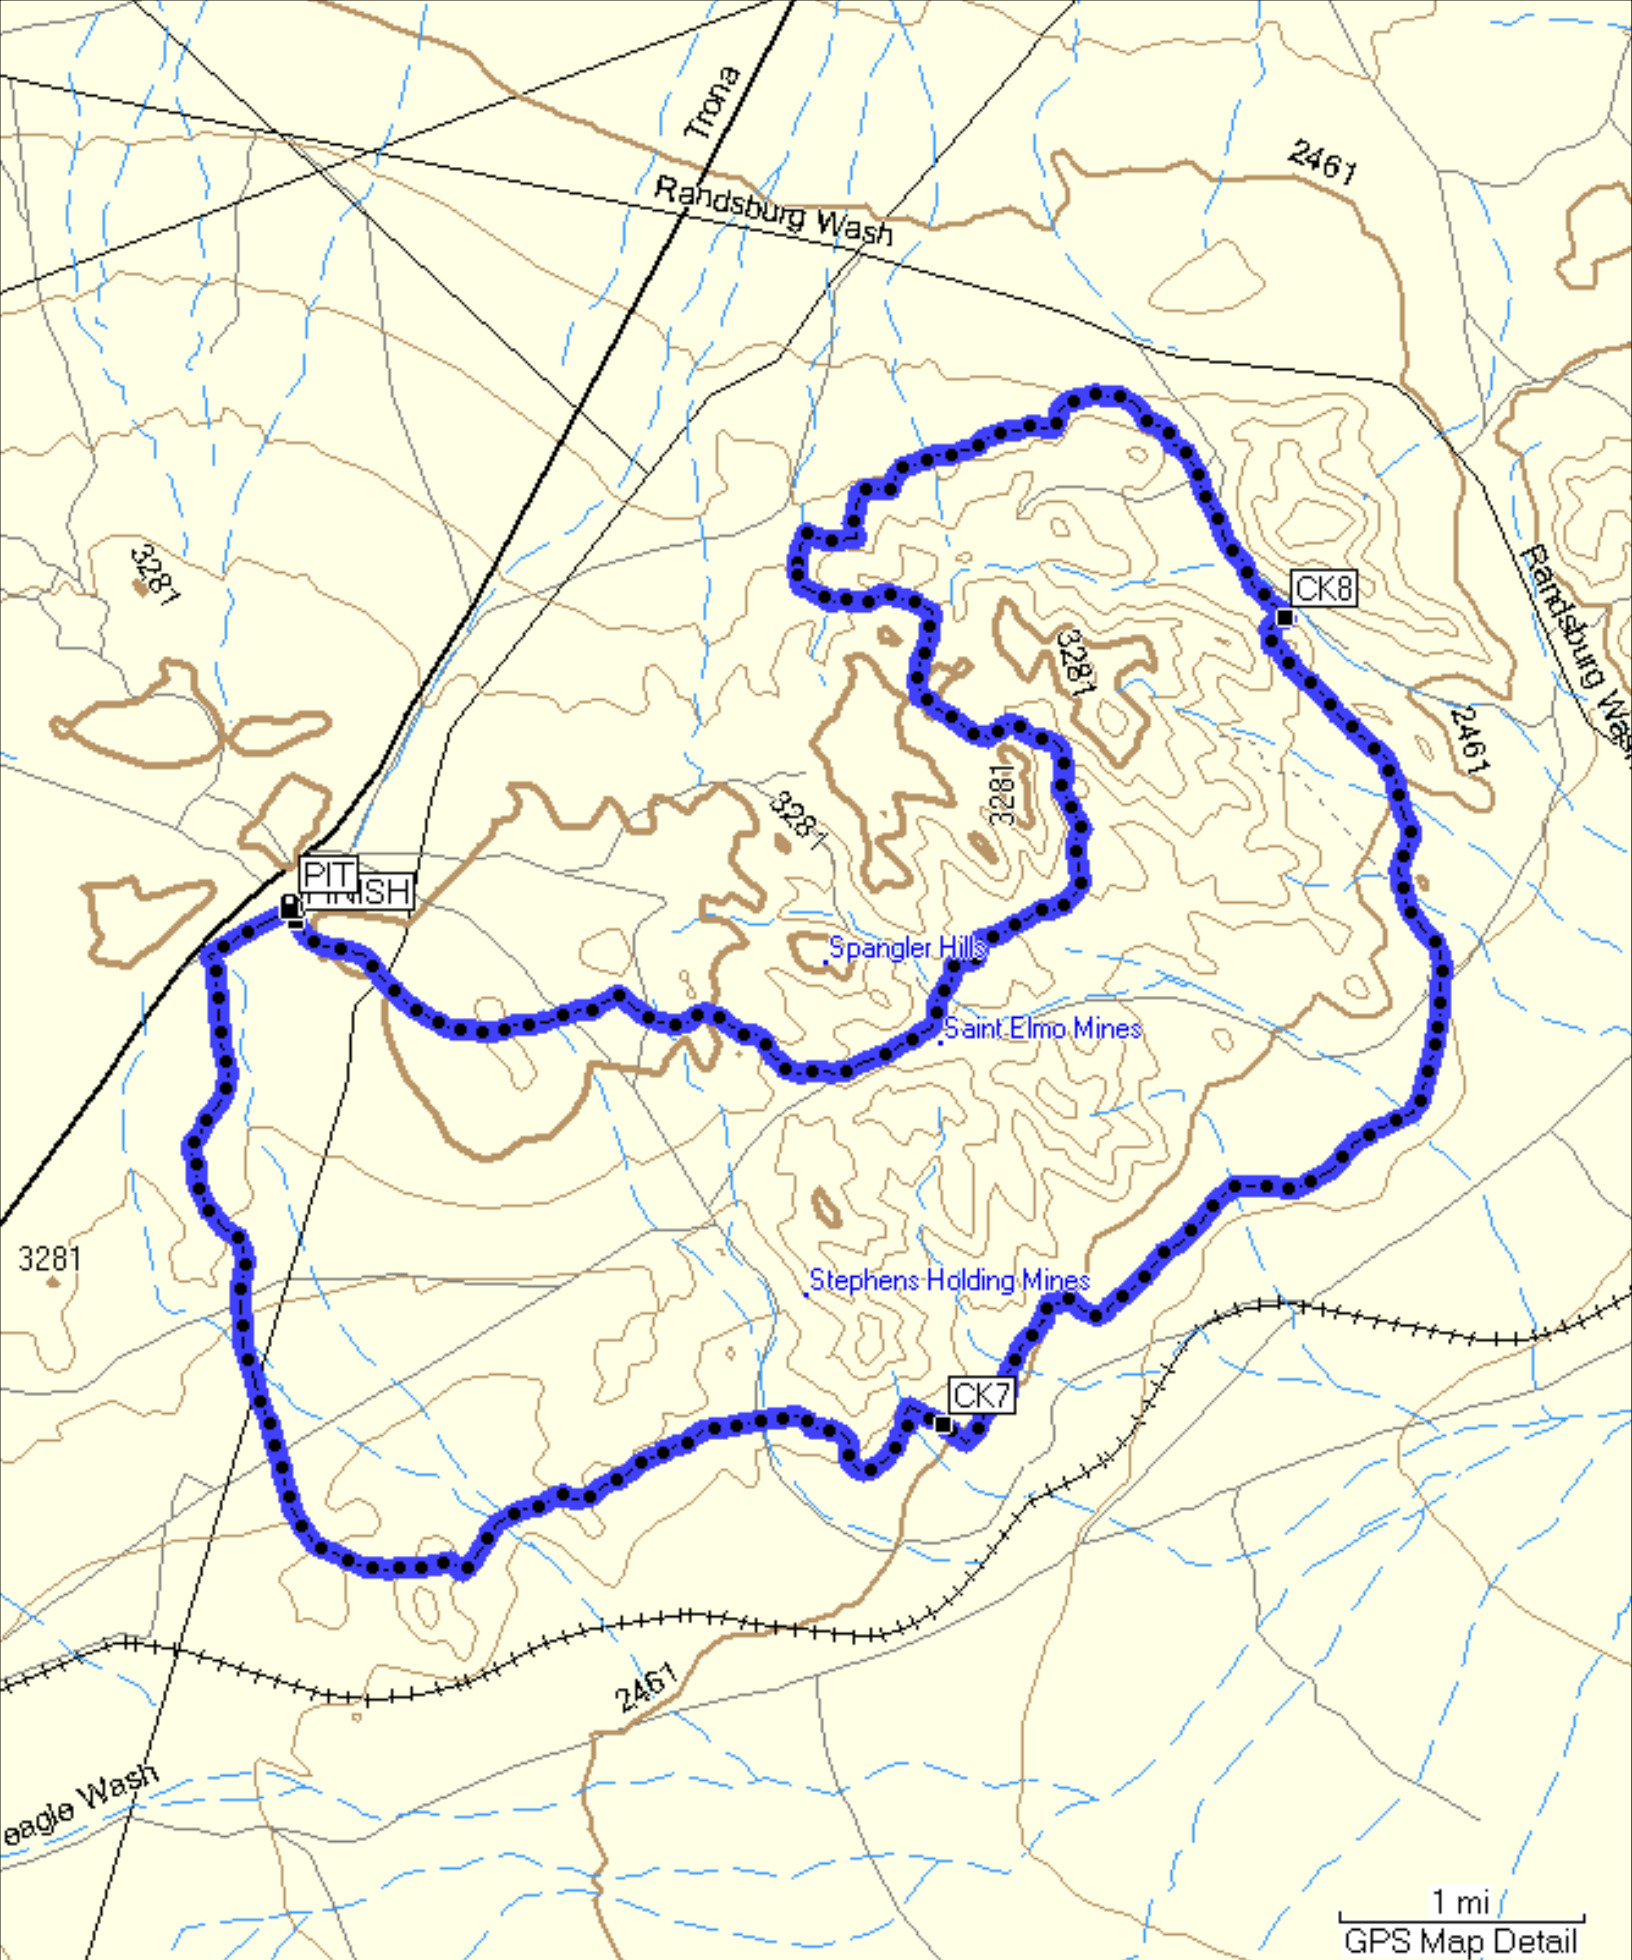

2008 4Aces Moose Run National H&H - Loop 1

2008 4Aces Moose Run National H&H - Loop 2

2008 4Aces Moose Run National H&H - Loop 3

2008 4Aces Moose Run National H&H - All 3 Loops

2008 4Aces Moose Run National H&H

CK1	L1 - Close to Trona Rd	N35 28.269 W117 35.532
CK2	L1 - Close to 395	N35 32.474 W117 40.514
CK3ROAD	L1 - Trona Rd Xing	N35 36.594 W117 31.560
CK4	L2 - Close to Trona Rd	N35 28.611 W117 35.032
CK5	L2	N35 29.004 W117 31.386
CK6ROAD	L2 - Randsburg Wash Rd Xing	N35 34.215 W117 26.571
CK7	L3	N35 32.308 W117 30.406
CK8	L3	N35 35.174 W117 28.919
PIT FIN	L1, L2 & L3 - Finish - Close to Trona Rd	N35 34.148 W117 33.256
ROADX1	L1 - Searles Station Rd Xing	N35 31.560 W117 35.848
ROADX2	L1 - RR and Searles Station Rd Xing	N35 30.541 W117 36.843
ROADX5	L2 - Randsburg Wash Rd Xing	N35 36.574 W117 31.252
RRX1-3	L1 & L2 - RR Xing at Trona Rd	N35 31.067 W117 35.064
RRX4	L2	N35 32.895 W117 27.149
START	L1 - Start - Close to Trona Rd	N35 35.464 W117 32.570