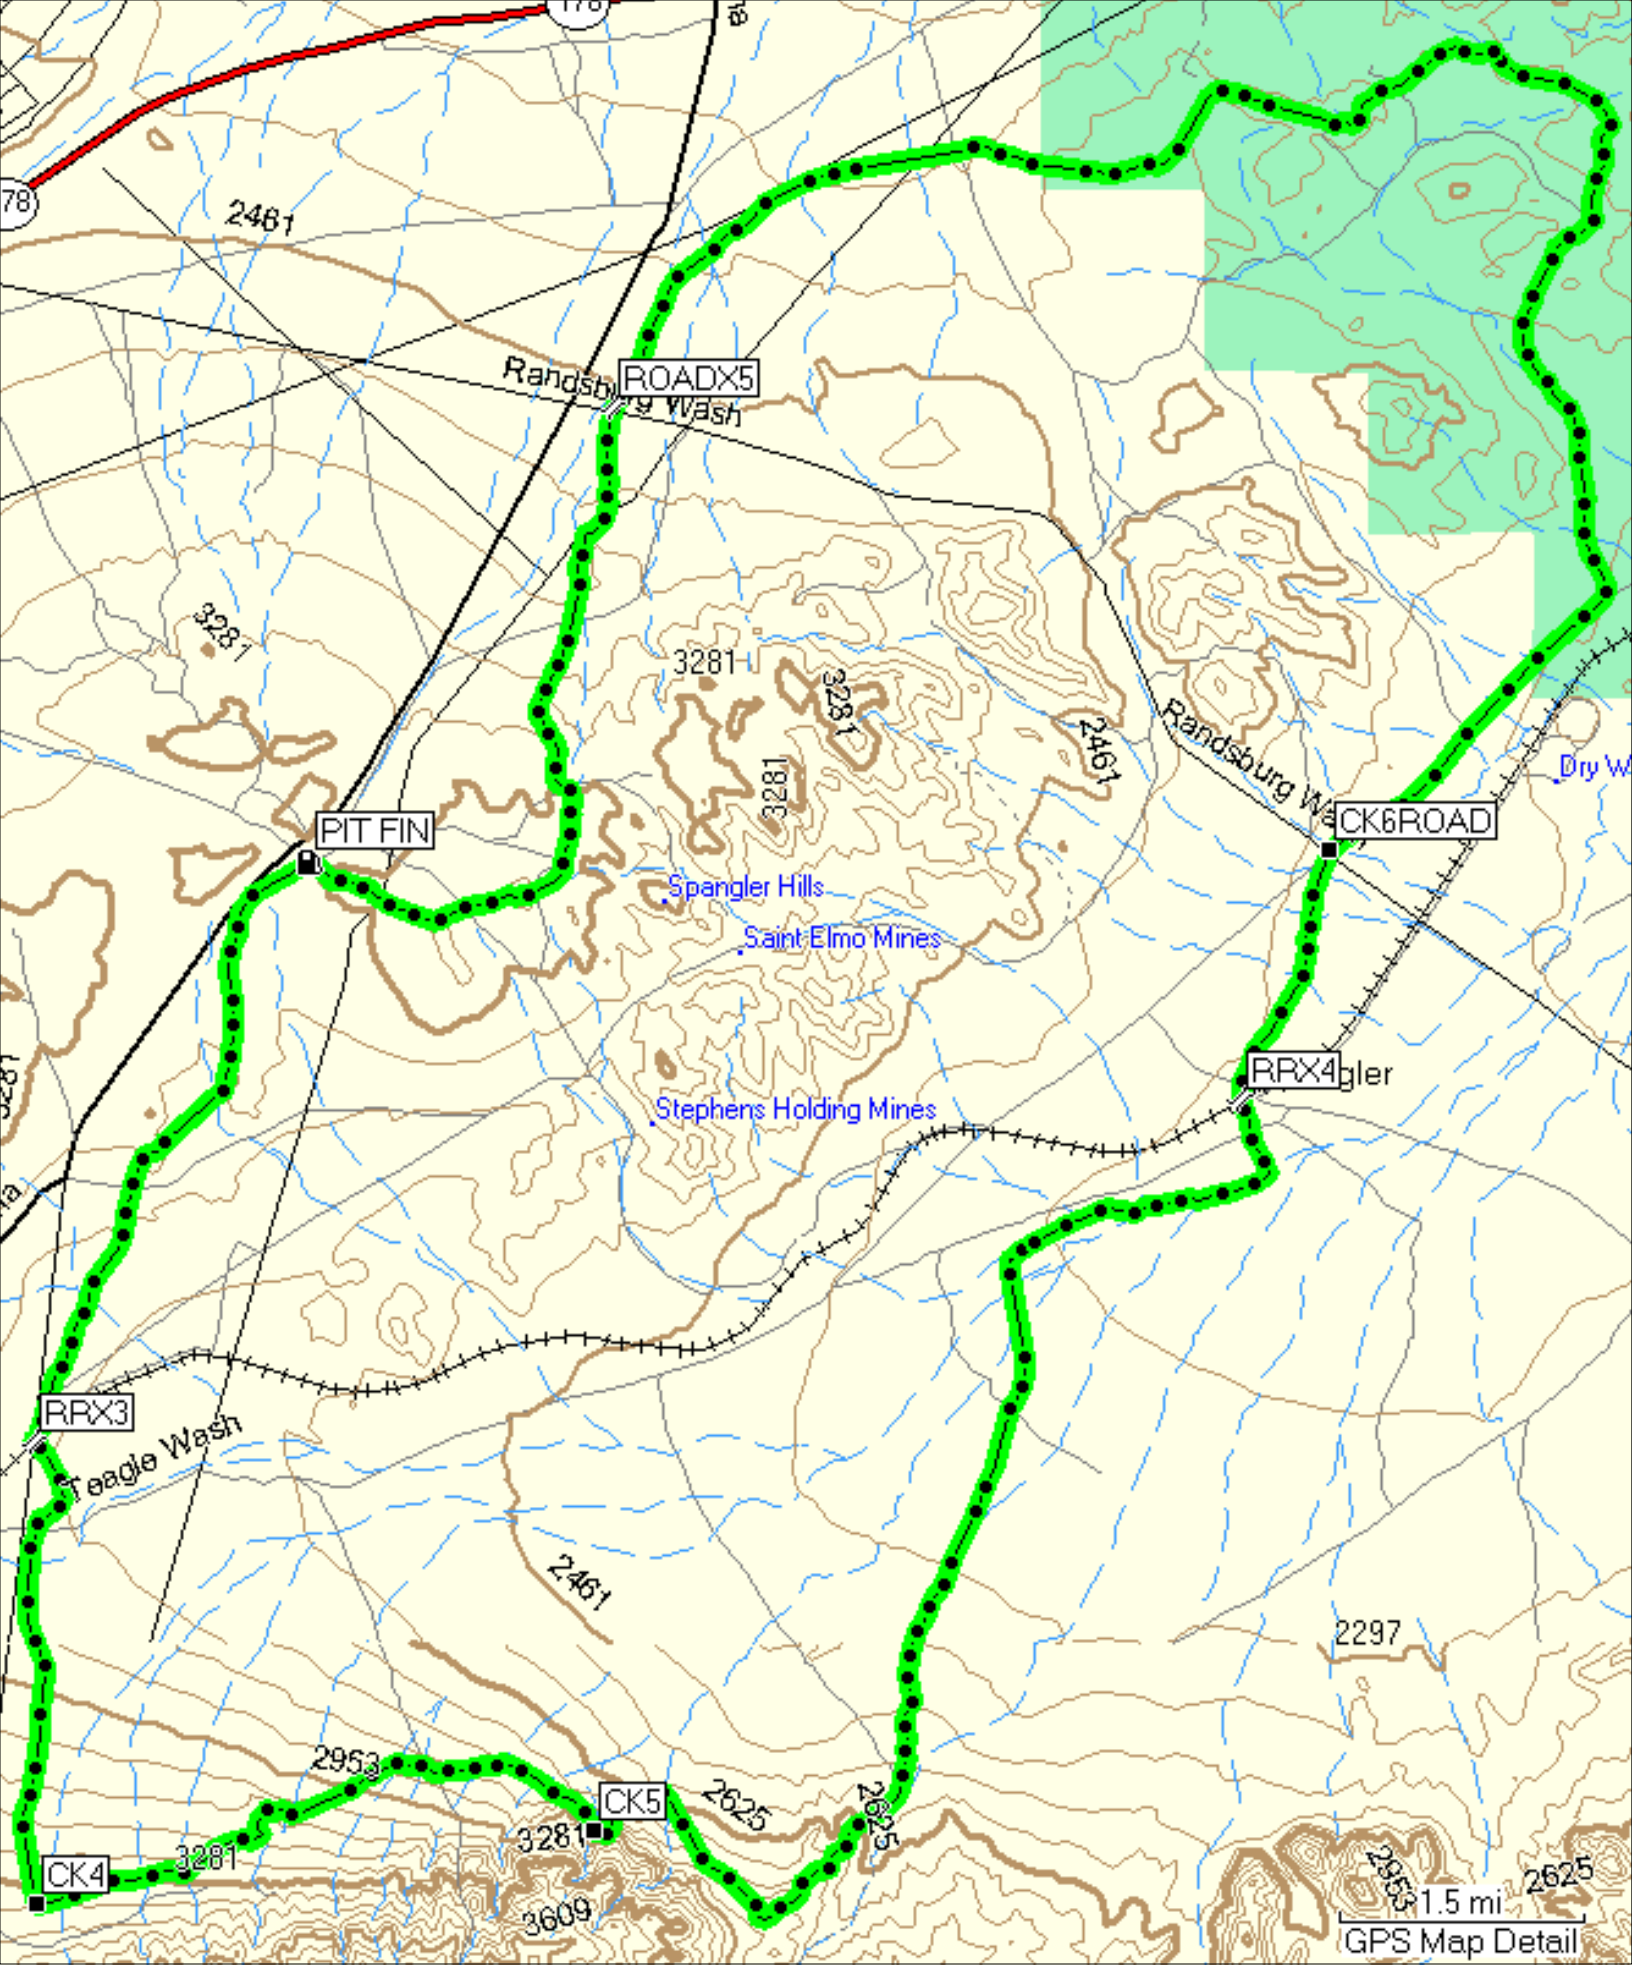

2008 4Aces Moose Run National H&H - Loop 1

2008 4Aces Moose Run National H&H - Loop 2

2008 4Aces Moose Run National H&H - Loop 3

2008 4Aces Moose Run National H&H - All 3 Loops

2008 4Aces Moose Run National H&H

CK1	L1 - Close to Trona Rd	N35 28.269 W117 35.532
CK2	L1 - Close to 395	N35 32.474 W117 40.514
CK3ROAD	L1 - Trona Rd Xing	N35 36.594 W117 31.560
CK4	L2 - Close to Trona Rd	N35 28.611 W117 35.032
CK5	L2	N35 29.004 W117 31.386
CK6ROAD	L2 - Randsburg Wash Rd Xing	N35 34.215 W117 26.571
CK7	L3	N35 32.308 W117 30.406
CK8	L3	N35 35.174 W117 28.919
PIT FIN	L1, L2 & L3 - Finish - Close to Trona Rd	N35 34.148 W117 33.256
ROADX1	L1 - Searles Station Rd Xing	N35 31.560 W117 35.848
ROADX2	L1 - RR and Searles Station Rd Xing	N35 30.541 W117 36.843
ROADX5	L2 - Randsburg Wash Rd Xing	N35 36.574 W117 31.252
RRX1-3	L1 & L2 - RR Xing at Trona Rd	N35 31.067 W117 35.064
RRX4	L2	N35 32.895 W117 27.149
START	L1 - Start - Close to Trona Rd	N35 35.464 W117 32.570