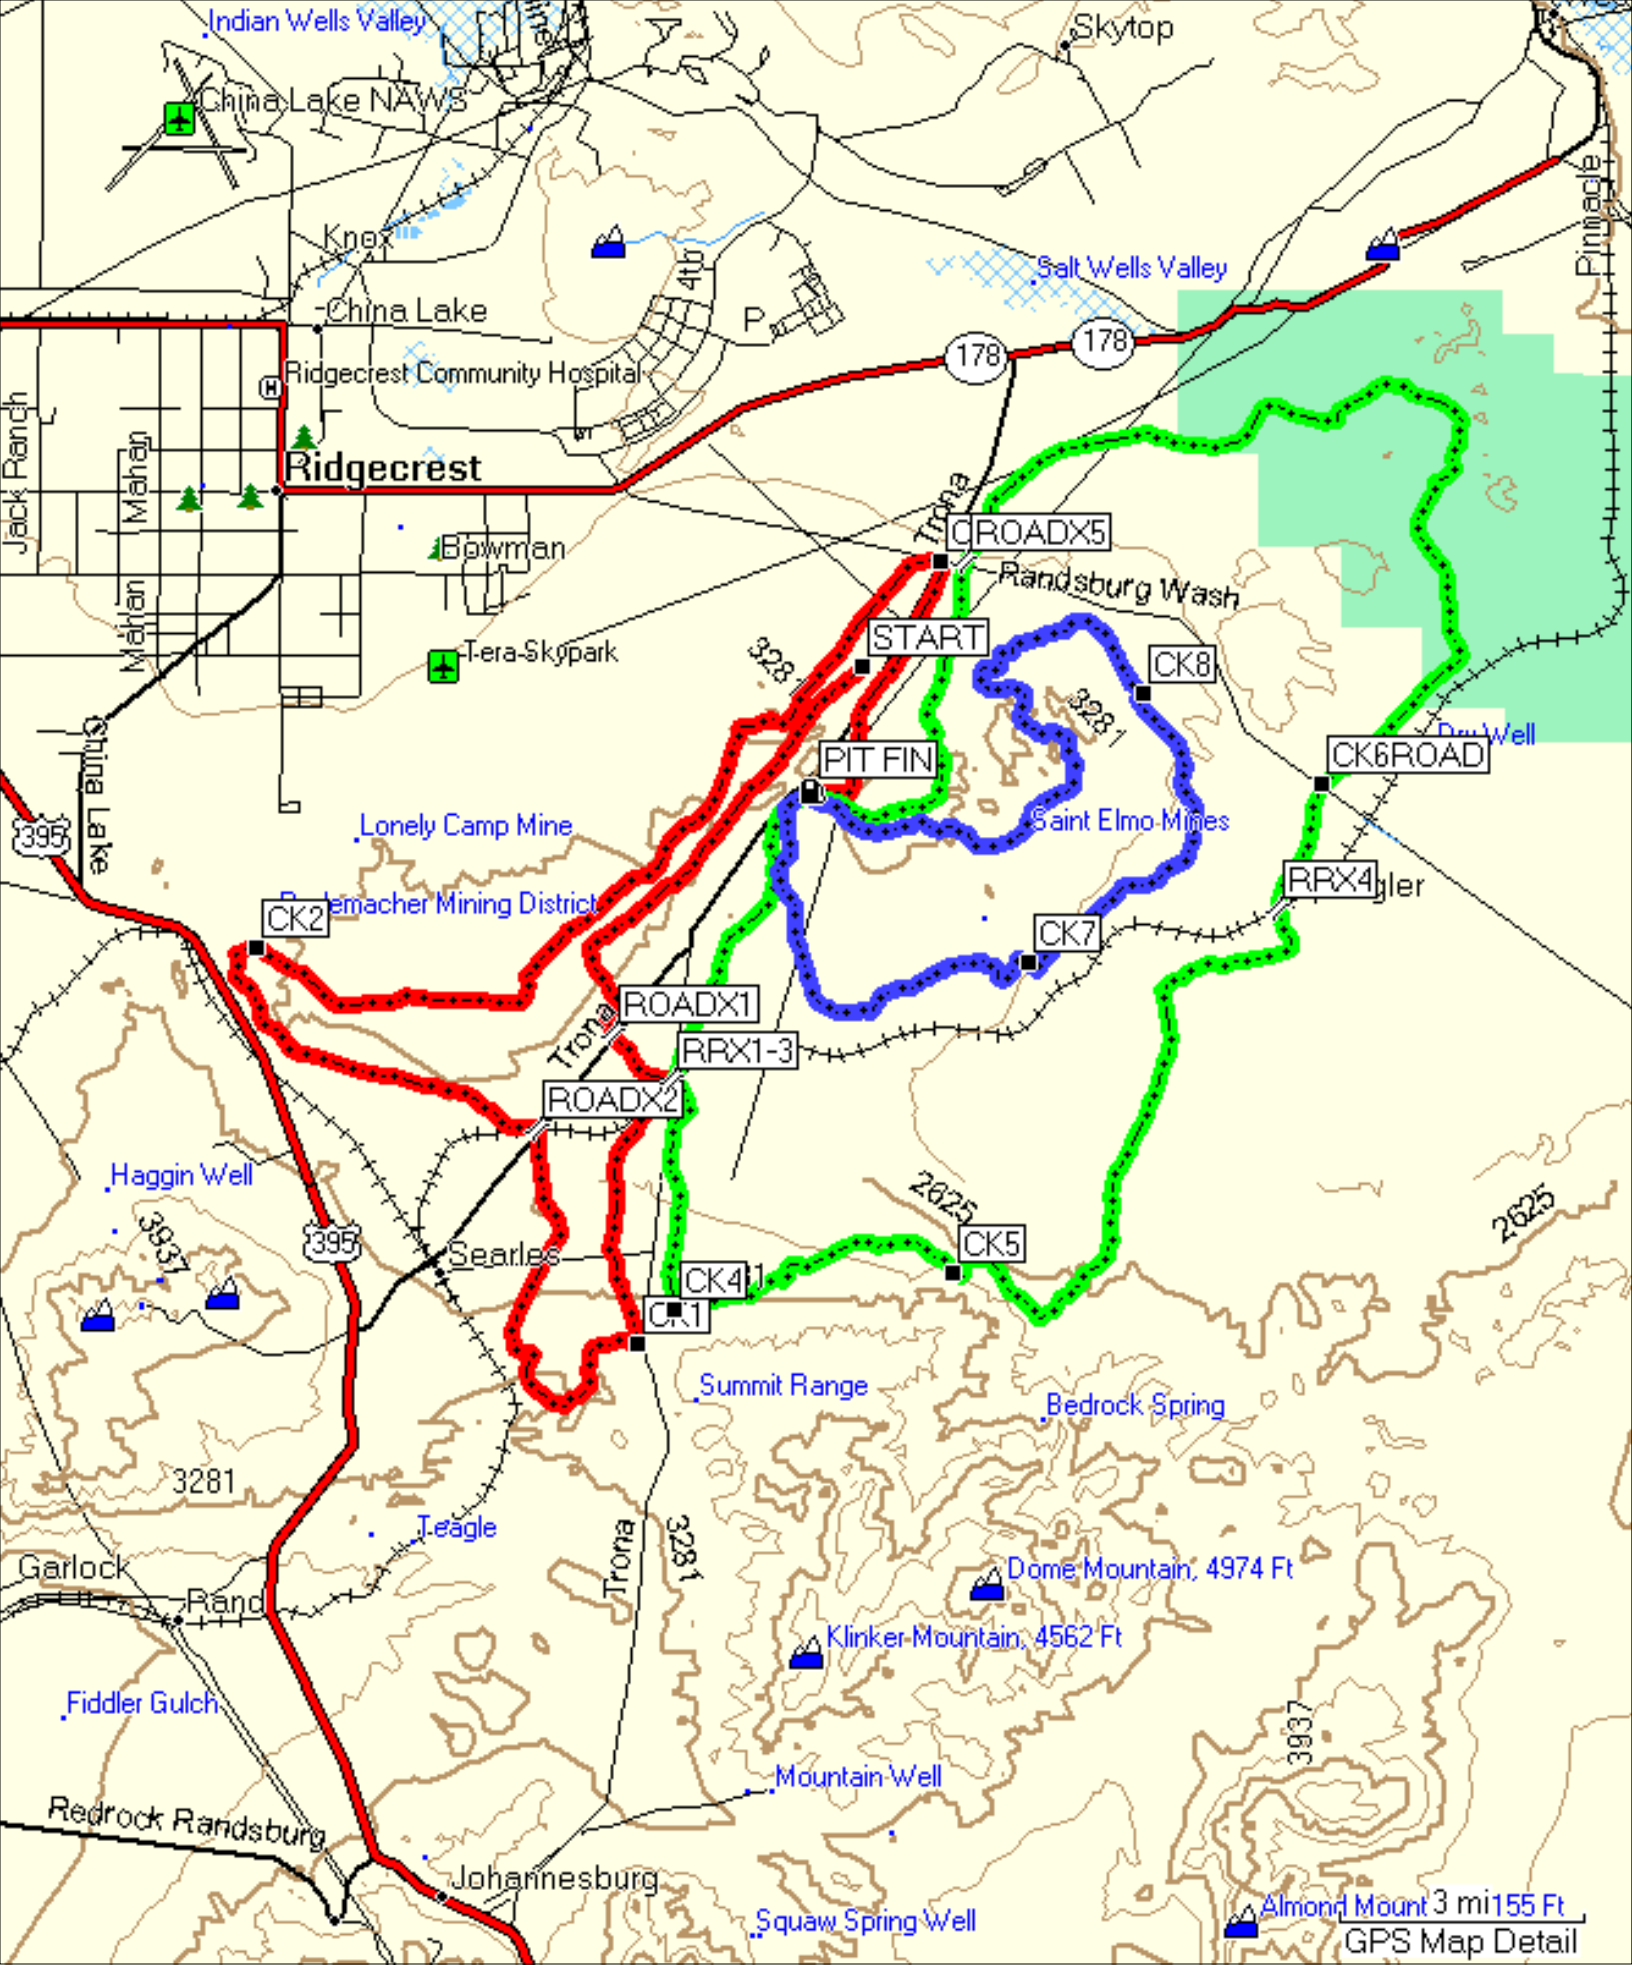

2008 4Aces Moose Run National H&H - Loop 1

2008 4Aces Moose Run National H&H - Loop 2

2008 4Aces Moose Run National H&H - Loop 3

2008 4Aces Moose Run National H&H - All 3 Loops

2008 4Aces Moose Run National H&H

CK1	L1 - Close to Trona Rd	N35 28.269 W117 35.532
CK2	L1 - Close to 395	N35 32.474 W117 40.514
CK3ROAD	L1 - Trona Rd Xing	N35 36.594 W117 31.560
CK4	L2 - Close to Trona Rd	N35 28.611 W117 35.032
CK5	L2	N35 29.004 W117 31.386
CK6ROAD	L2 - Randsburg Wash Rd Xing	N35 34.215 W117 26.571
CK7	L3	N35 32.308 W117 30.406
CK8	L3	N35 35.174 W117 28.919
PIT FIN	L1, L2 & L3 - Finish - Close to Trona Rd	N35 34.148 W117 33.256
ROADX1	L1 - Searles Station Rd Xing	N35 31.560 W117 35.848
ROADX2	L1 - RR and Searles Station Rd Xing	N35 30.541 W117 36.843
ROADX5	L2 - Randsburg Wash Rd Xing	N35 36.574 W117 31.252
RRX1-3	L1 & L2 - RR Xing at Trona Rd	N35 31.067 W117 35.064
RRX4	L2	N35 32.895 W117 27.149
START	L1 - Start - Close to Trona Rd	N35 35.464 W117 32.570