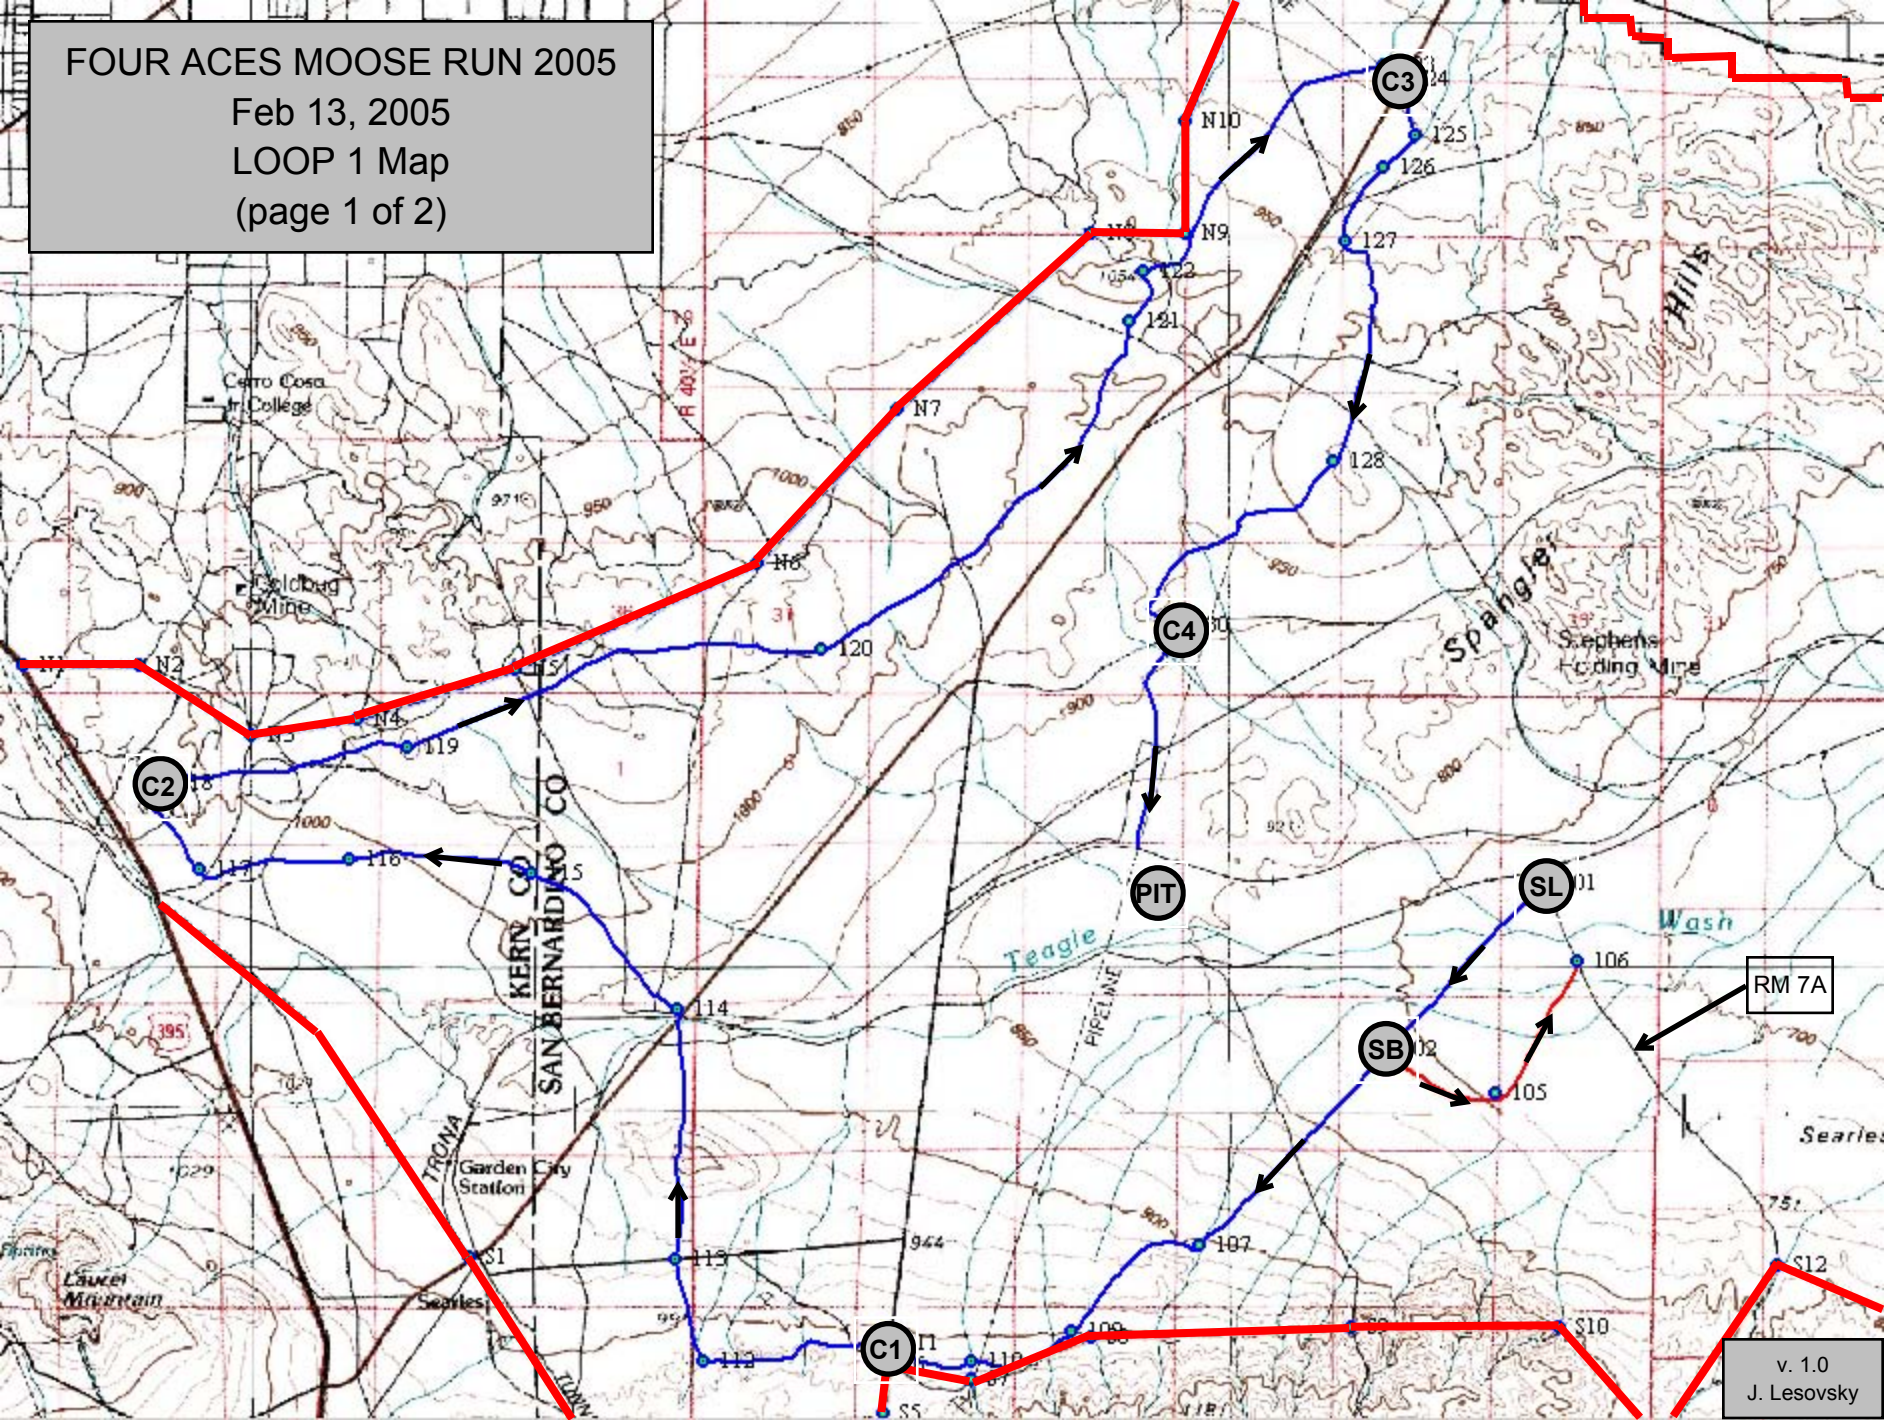

# FOUR ACES MOOSE RUN 2005

Feb 13, 2005

LOOP 1 Map

(page 1 of 2)

FOUR ACES MOOSE RUN 2005

Feb. 13, 2005

LOOP 1 WAYPOINTS (Page 2 of 2)

LOOP 1 WAYPOINT	UTM (Zone 11S) EASTING	UTM (Zone 11S) NORTHING	DESCRIPTION
SL	453179	3931038	Center of Start Line
SB	451529	3929285	Smoke Bomb
105	452667	3928811	On Bomb Return Trail
106	453497	3930203	Bomb Return Trail joins road RM 7A
107	449638	3927199	Course Xing big sandwash
110	447303	3925971	Course Xing Pipeline Rd.
C1	446441	3926168	Check 1- Course Xing at Trona Rd. up in sand hills
112	444572	3925971	Course turns north toward hill
113	444270	3927050	Course Xing dirt road in Prospectors Camp
114	444301	3929704	Course Xing train tracks and Searles St. Rd.
115	442812	3931152	Course Xing Sat. Euro course
116	440936	3931295	Course Merges Sat. Euro course
117	439404	3931178	Course Xing dirt road
C2	439029	3932091	Check 2- dirt road off 395
119	441538	3932484	Top of big hill with fenced mine on "front" side
120	445767	3933508	Top of small hill west of junction of Searles Rd and Trona Rd.
121	448928	3936994	Camping area across Trona Rd. from Charlies Place
122	449067	3937532	Top of rocky uphill with rutted downhill
123	451509	3939707	Course Xing dirt road
C3	451658	3939564	Check 3- Course Xing at Trona Rd, near Navy Rd.
126	451513	3938638	Course 1-2 leaves sand wash that parallels Trona Rd.
127	451118	3937837	Course 1-2 Xing Pipeline Rd.
128	451007	3935516	Course 1-2 Xing Sat. Euro course
C4	449417	3933783	Check 4- just off Pipeline Rd.